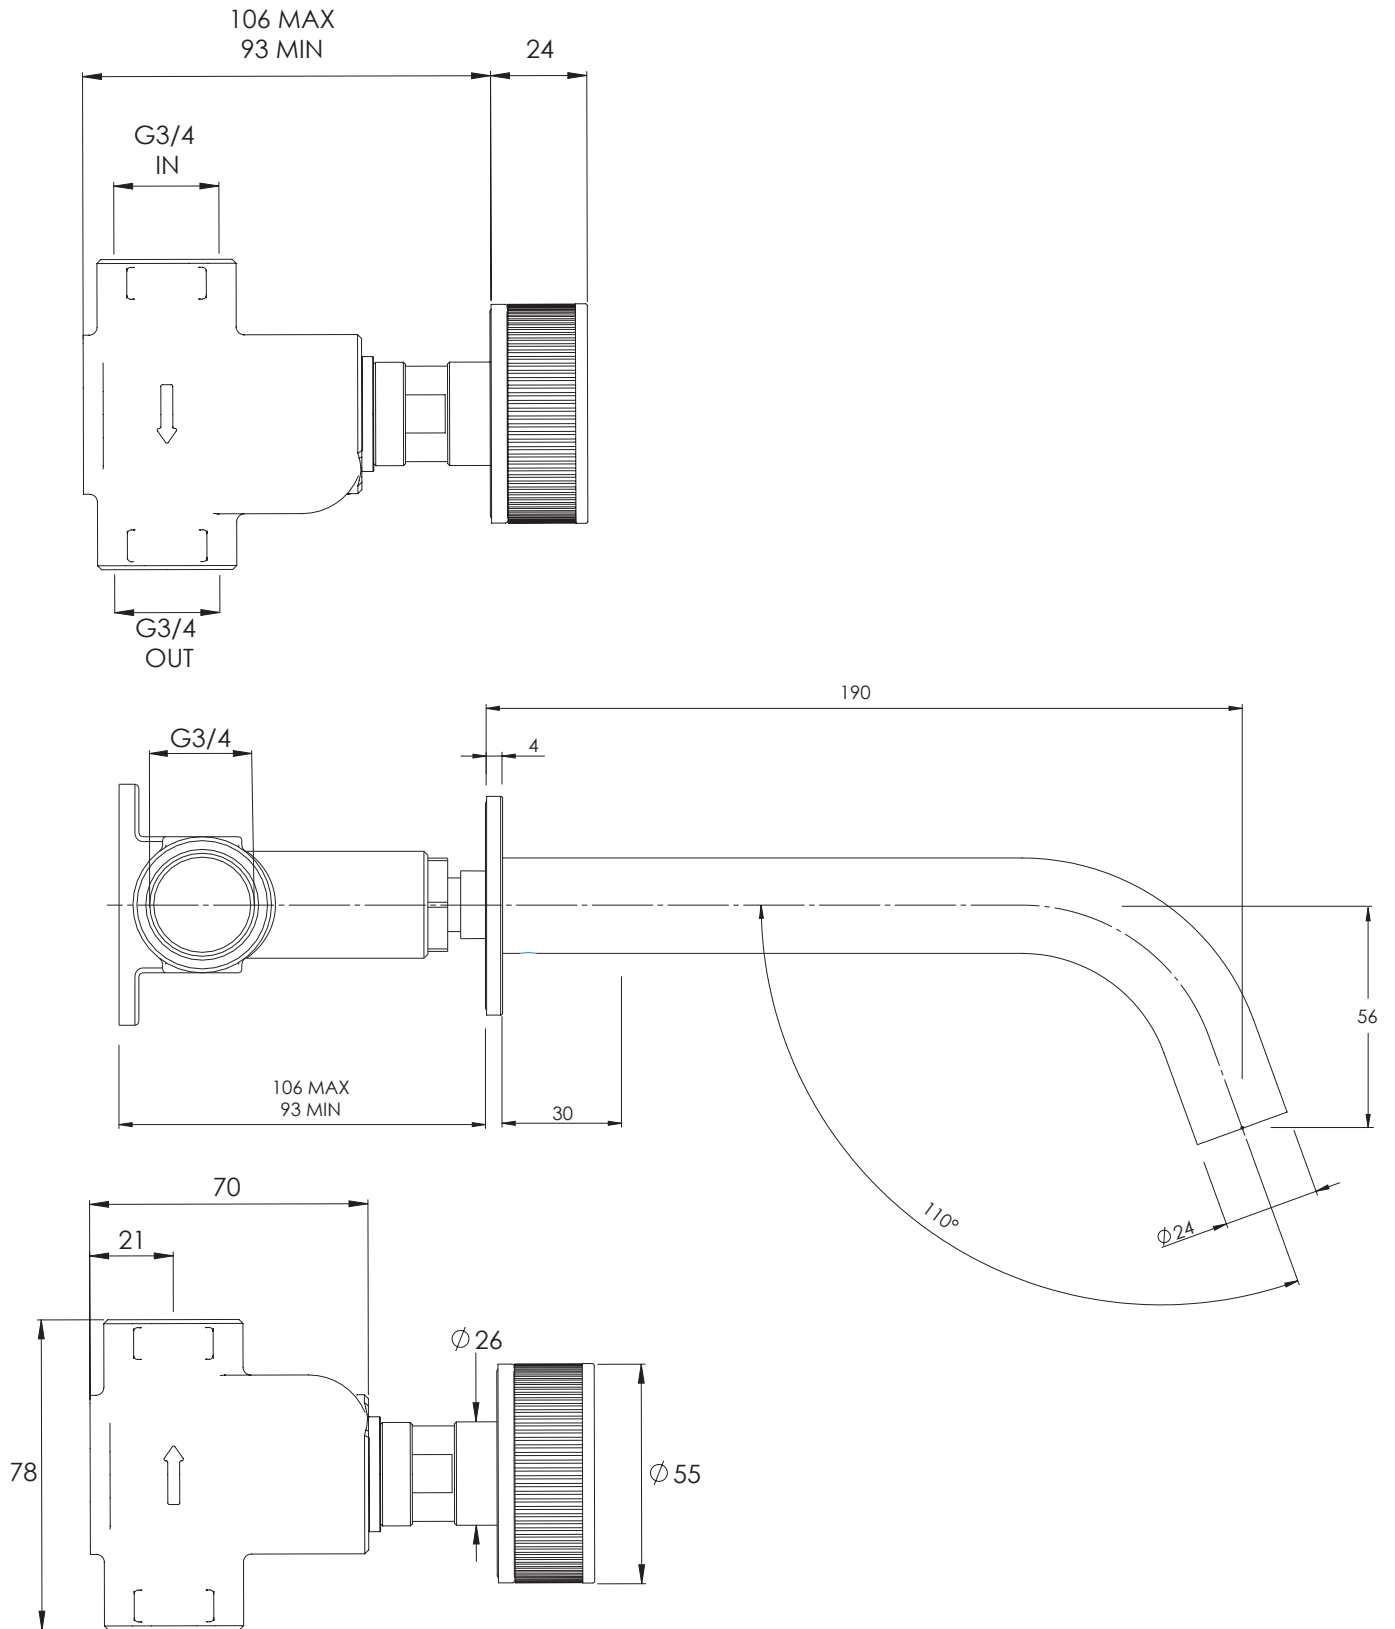

COALBROOK

DC2005

WALL MOUNTED BATH FILLER

DATE: 05/01/22

REVISION: A

DIMENSIONS IN MILLIMETRES

WHILST EVERY EFFORT IS MADE TO ENSURE THE ACCURACY OF THESE DATA SHEETS THEY ARE SUBJECT TO CHANGE WITHOUT NOTICE AS PART OF THE COMPANY'S PRODUCT DEVELOPMENT PROCESS